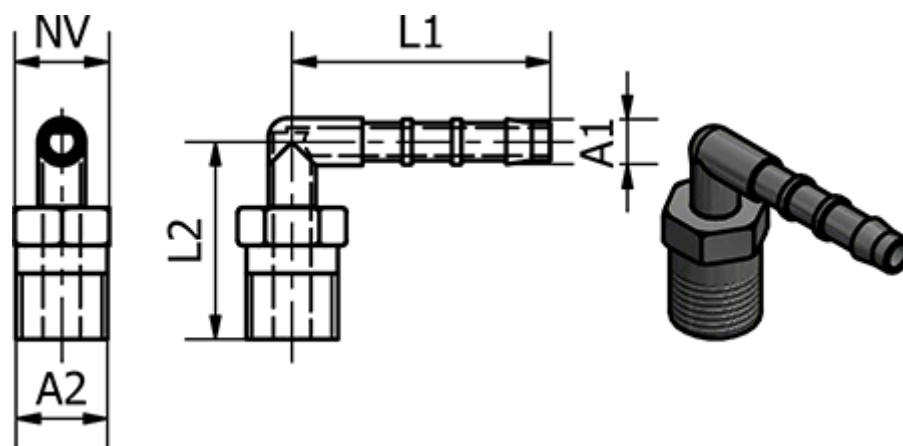

Article number: 58632351

Description: Tube Connector 32.351, Ø6 - R 3/8"
Angle

Measures

Ext. hose diameter A1	= 6
L1	= 27
L2	= 28.5
NV	= 17
Thread A2	= R 3/8"